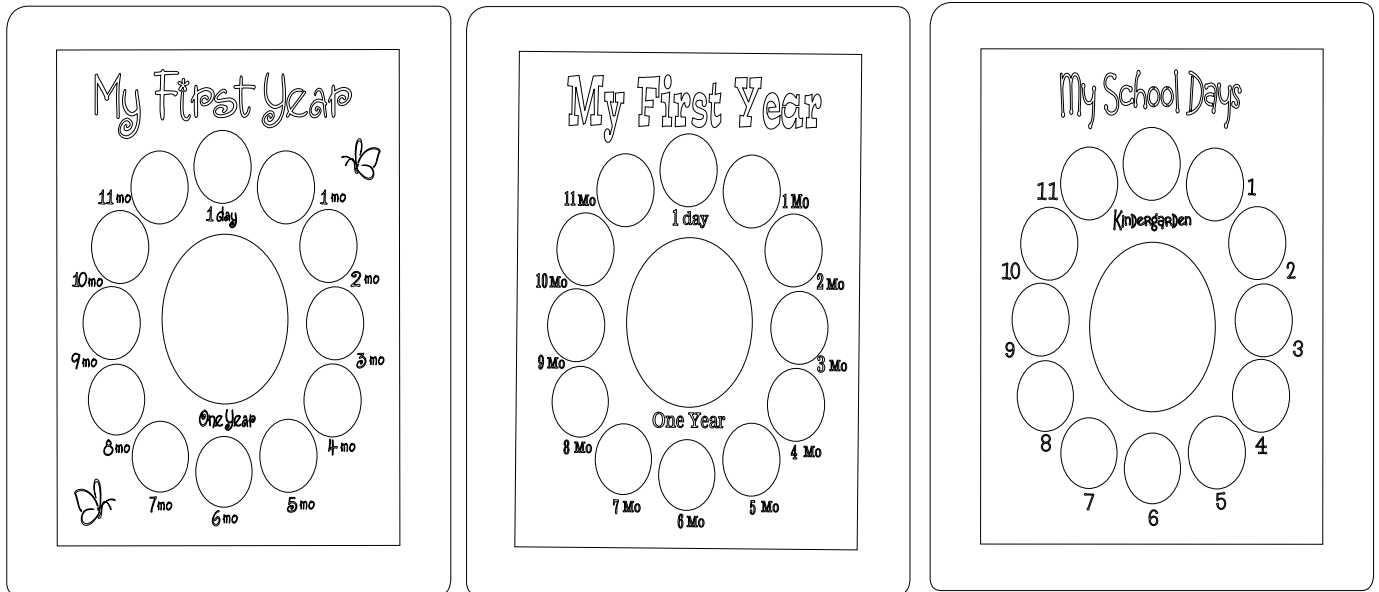

Memory Frames

14x18 3/4 27.00 ea. min. 2 per style

You will need to pick colors for the frame, mat & background.

Color Choices: Lilac, kiwi, Bubble gum, white, pastel pink, lt. blue, royal, red, blk, tan, navy, sage & cream